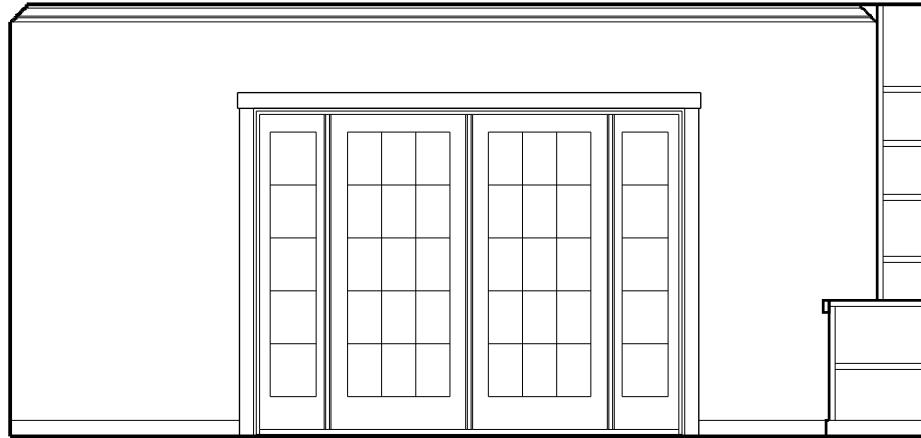

## UNIT 8 INTERIOR LIVING ROOM ELEVATIONS

SCALE: 1/4" = 1'-0"