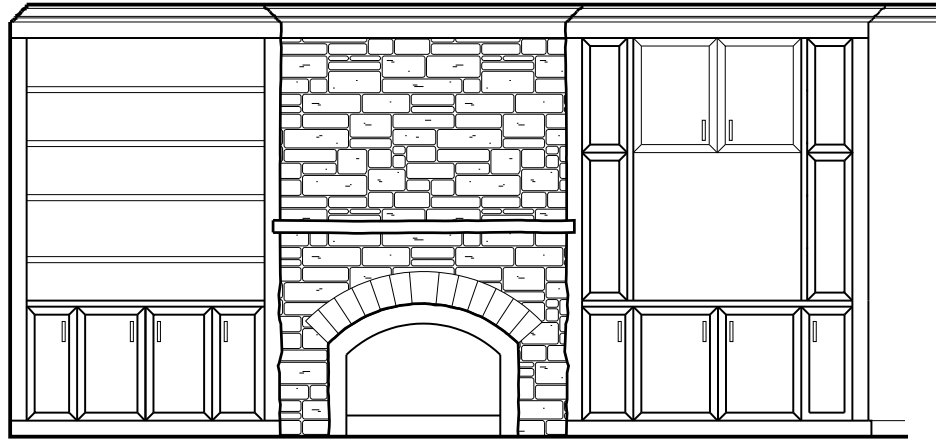

## UNIT 8 INTERIOR LIVING ROOM ELEVATIONS

SCALE: 1/4" = 1'-0"